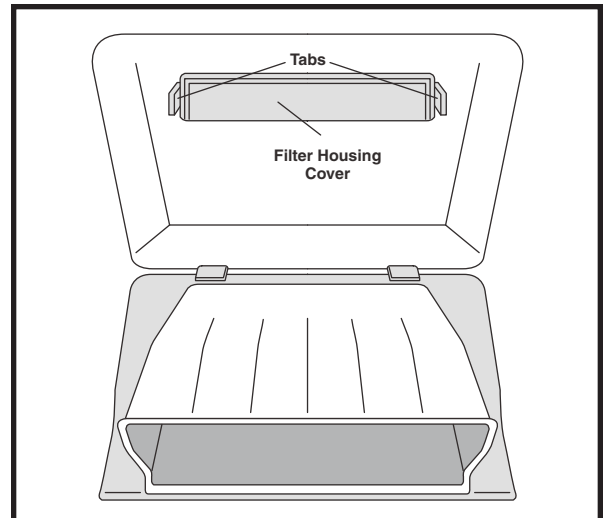

CABIN AIR FILTER

IDENTIFICATION / INSTALLATION

IMPORTS

AFC1350

Hyundai Genesis Coupe, Tucson;
Kia Forte, Rio, Rio5, Rondo, Sportage

OE: 97133-2E200, 97133-2E210

Fits: 2010 Hyundai Genesis Coupe, Kia Forte
2005-on Hyundai Tucson, Kia Sportage
2006-on Kia Rio, Rio5
2007-on Kia Rondo

Size: 8 7/8 x 7 29/32 x 21/32
(225.4 x 200.8 x 16.7)

4. Flip down glove compartment.
5. Squeeze tabs on filter housing cover and remove.

1. Open passenger side door.
2. Open glove compartment.
3. Push in on left and right sides of glove compartment to release glove compartment.