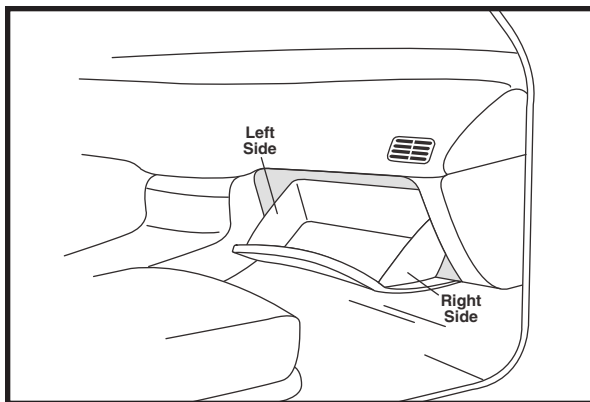

Size: 8 7/8 x 7 29/32 x 21/32
(225.4 x 200.8 x 16.7)

4. Flip down glove compartment.
5. Squeeze tabs on filter housing cover and remove.

1. Open passenger side door.
2. Open glove compartment.
3. Push in on left and right sides of glove compartment to release glove compartment.