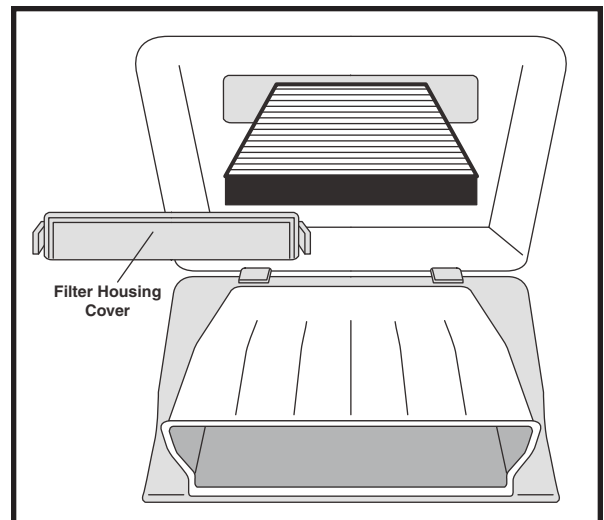

CABIN AIR FILTER

IDENTIFICATION / INSTALLATION

IMPORTS

AFC1350

Hyundai Genesis Coupe, Tucson;
Kia Forte, Rio, Rio5, Rondo, Sportage

OE: 97133-2E200, 97133-2E210

Fits: 2010 Hyundai Genesis Coupe, Kia Forte
2005-on Hyundai Tucson, Kia Sportage
2006-on Kia Rio, Rio5
2007-on Kia Rondo

Size: 8 7/8 x 7 29/32 x 21/32
(225.4 x 200.8 x 16.7)

4. Flip down glove compartment.
5. Squeeze tabs on filter housing cover and remove.

1. Open passenger side door.
2. Open glove compartment.
3. Push in on left and right sides of glove compartment to release glove compartment.